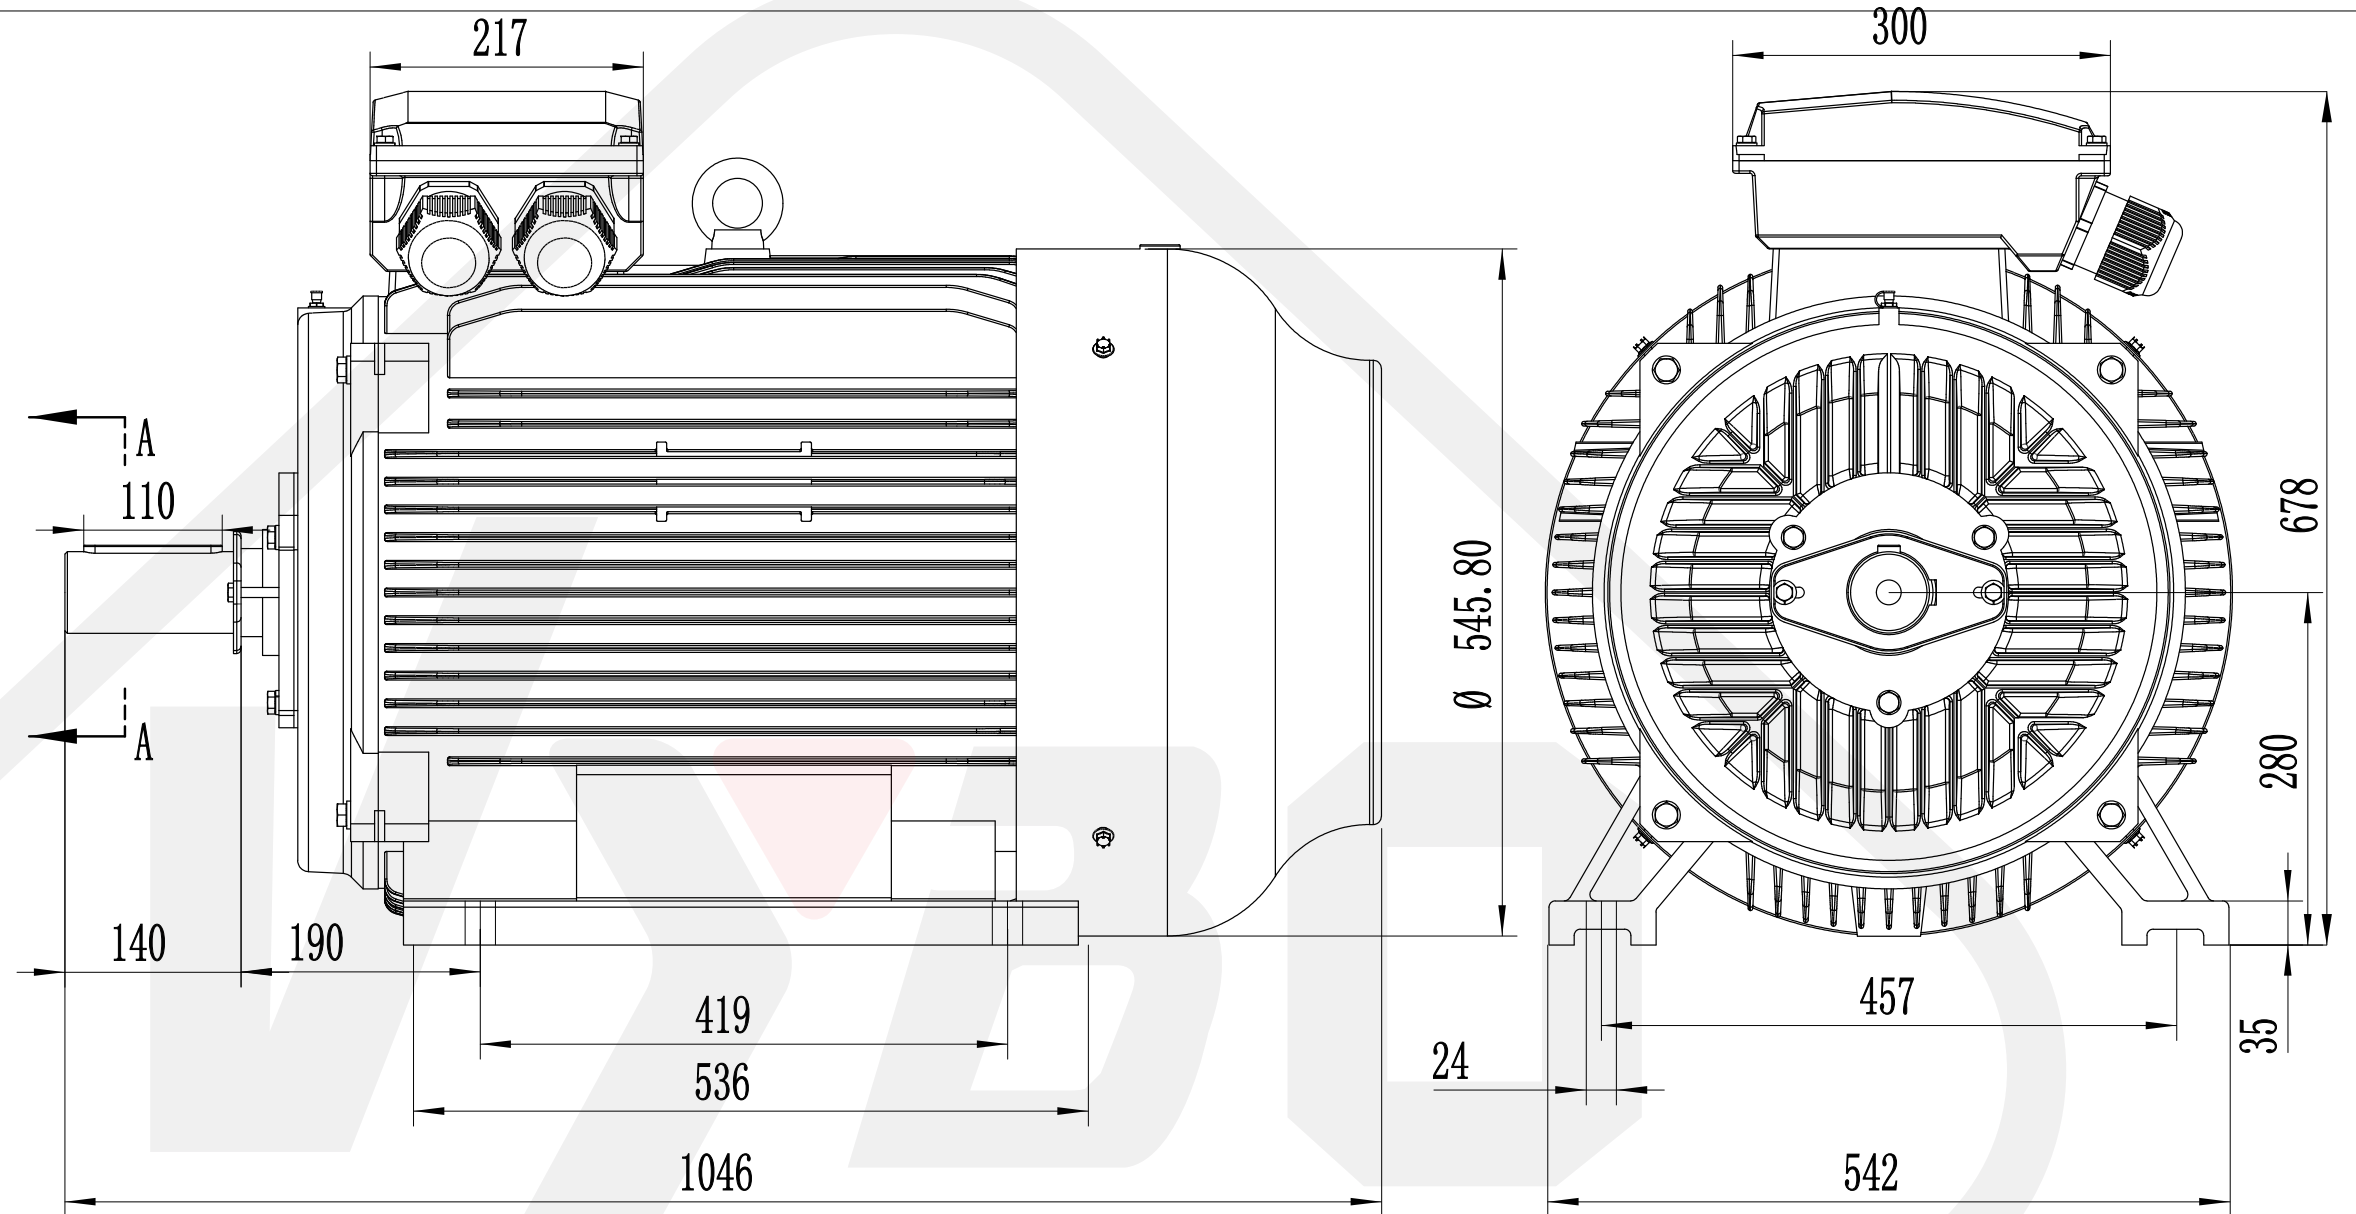

A

1 : 4

Electric s.r.o.

3LC-280M-B3

Mounting diagram