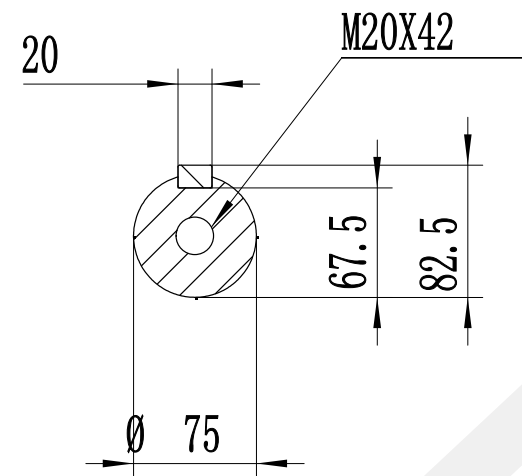

A

1 : 4

Electric s.r.o.

3LC-280M-B3

Mounting diagram